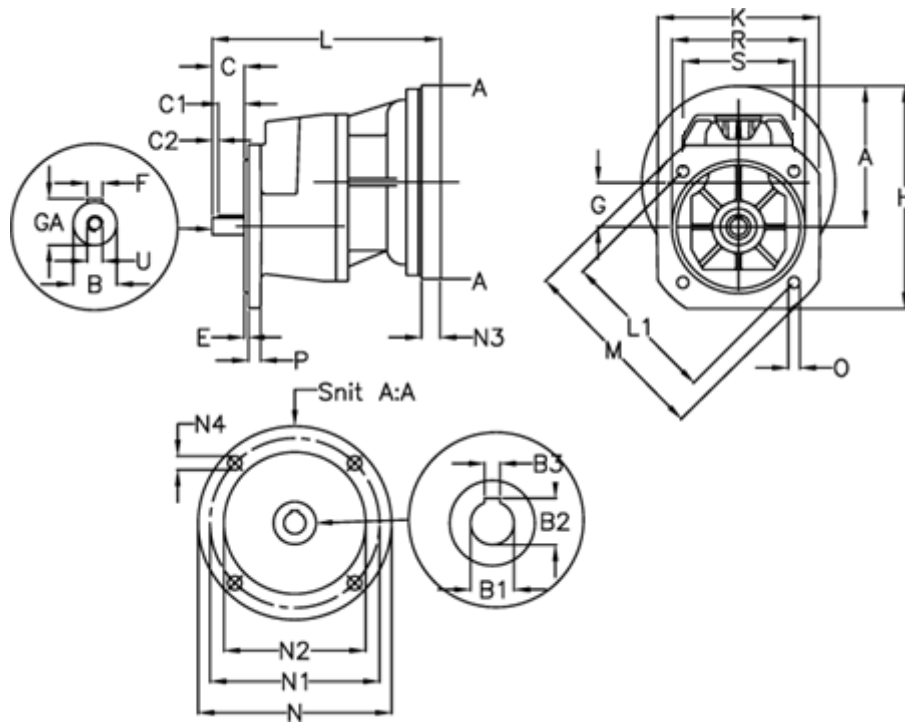

Data Sheet

Article number: 40550300582435
 Description: Single Stage Helical Gear
 S 301-5,8-P90B5

Measures

A = 122.8	E = 3.5	M = 200.0	R = 130
B = 24	F = 8x7x40	N = 200	S = 130
B1 = 24	G = 51.8	N1 = 165	U = M8
B2 = 27.3	GA = 27.0	N2 = 130	
B3 = 8	H = 197.8	N3 = -	
C = 50	K = 150	N4 = M10x12	
C1 = 40	L = 252	O = 11.5	
C2 = 5	L1 = 165.0	P = 12	